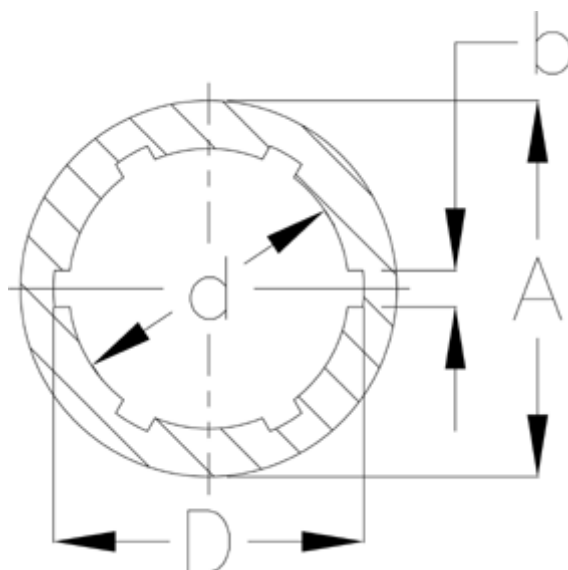

Data Sheet

Article number: 071000511005

Description: Spline bore hub 1000511005
A6 x 28 x 32 length 80

Measures

A = 50

b = 7

D = 32

d = 28

Description = A 6x28x32

Length = 80